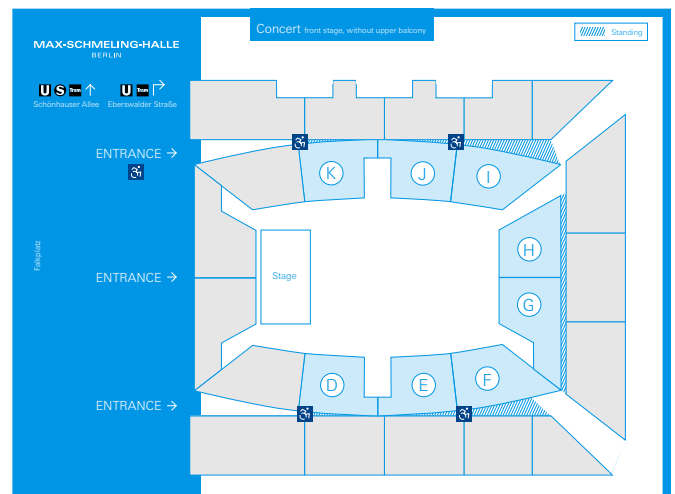

## 1. Concert, seated

Stage area: 18 x 12 m  
Capacity: approx. 6.500 people

## 1.1. Concert, seated, without upper balcony

Stage area: 18 x 12 m  
Capacity: approx. 3.700 people

## 2. Concert, unseated

Stage area: 18 x 12 m  
Capacity: approx. 10.000 people

## 2.1. Concert, unseated, without upper balcony

Stage area: 18 x 12 m  
Capacity: approx. 6.000 people

**8. Handball**  
Capacity: approx. 8.550 people

**8.1. Füchse Berlin**  
Capacity: approx. 8.550 people