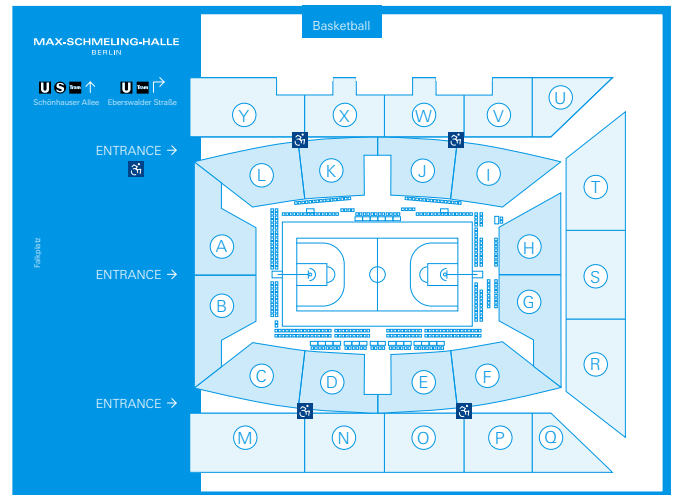

## 1. Concert, seated

Stage area: 18 x 12 m  
Capacity: approx. 6.500 people

## 1.1. Concert, seated, without upper balcony

Stage area: 18 x 12 m  
Capacity: approx. 3.700 people

## 2. Concert, unseated

Stage area: 18 x 12 m  
Capacity: approx. 10.000 people

## 2.1. Concert, unseated, without upper balcony

Stage area: 18 x 12 m  
Capacity: approx. 6.000 people

**8. Handball**  
Capacity: approx. 8.550 people

**8.1. Füchse Berlin**  
Capacity: approx. 8.550 people