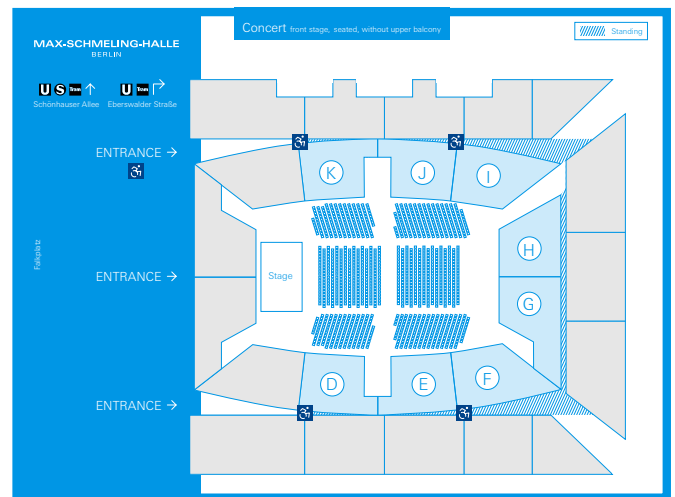

## 1. Concert, seated

Stage area: 18 x 12 m  
Capacity: approx. 6.500 people

## 1.1. Concert, seated, without upper balcony

Stage area: 18 x 12 m  
Capacity: approx. 3.700 people

## 2. Concert, unseated

Stage area: 18 x 12 m  
Capacity: approx. 10.000 people

## 2.1. Concert, unseated, without upper balcony

Stage area: 18 x 12 m  
Capacity: approx. 6.000 people

**8. Handball**  
Capacity: approx. 8.550 people

**8.1. Füchse Berlin**  
Capacity: approx. 8.550 people