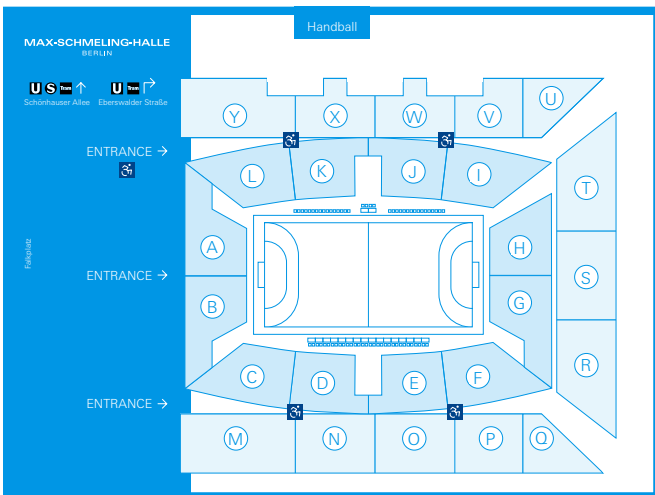

## 1. Concert, seated

Stage area: 18 x 12 m  
Capacity: approx. 6.500 people

## 1.1. Concert, seated, without upper balcony

Stage area: 18 x 12 m  
Capacity: approx. 3.700 people

## 2. Concert, unseated

Stage area: 18 x 12 m  
Capacity: approx. 10.000 people

## 2.1. Concert, unseated, without upper balcony

Stage area: 18 x 12 m  
Capacity: approx. 6.000 people

**8. Handball**  
Capacity: approx. 8.550 people

**8.1. Füchse Berlin**  
Capacity: approx. 8.550 people