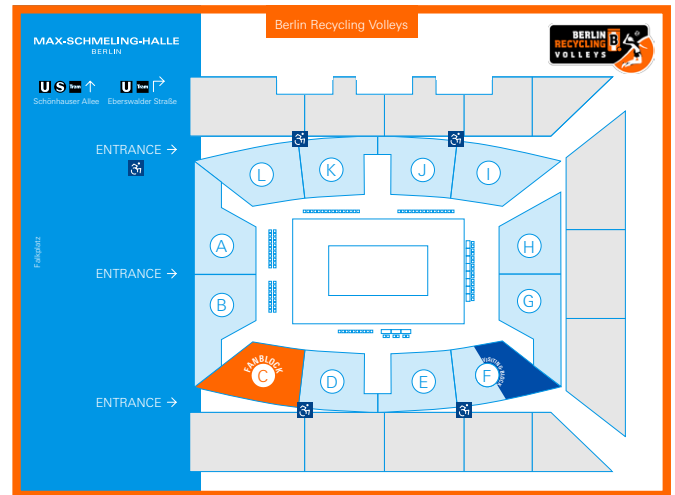

8.1. Füchse Berlin
Capacity: approx. 8.550 people

9.1. Berlin Recycling Volleys

Capacity: approx. 4.400 people