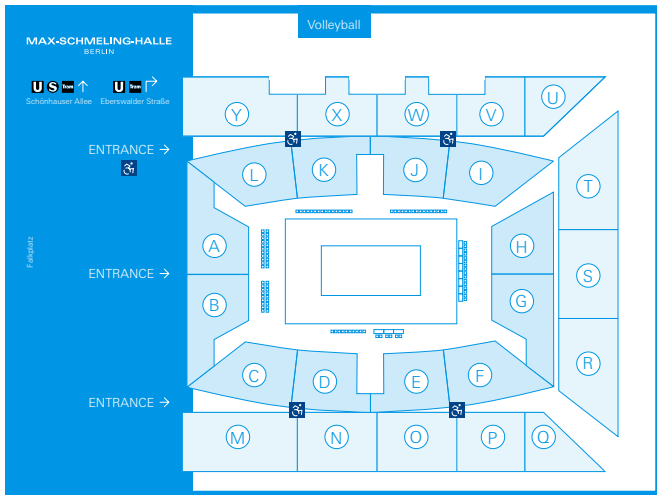

## 1. Concert, seated

Stage area: 18 x 12 m  
Capacity: approx. 6.500 people

## 1.1. Concert, seated, without upper balcony

Stage area: 18 x 12 m  
Capacity: approx. 3.700 people

## 2. Concert, unseated

Stage area: 18 x 12 m  
Capacity: approx. 10.000 people

## 2.1. Concert, unseated, without upper balcony

Stage area: 18 x 12 m  
Capacity: approx. 6.000 people

**8. Handball**  
Capacity: approx. 8.550 people

**8.1. Füchse Berlin**  
Capacity: approx. 8.550 people