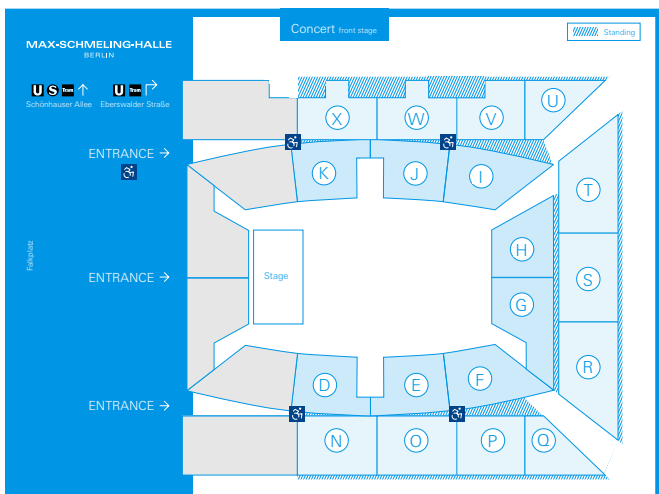

## 1. Concert, seated

Stage area: 18 x 12 m  
Capacity: approx. 6.500 people

## 1.1. Concert, seated, without upper balcony

Stage area: 18 x 12 m  
Capacity: approx. 3.700 people

## 2. Concert, unseated

Stage area: 18 x 12 m  
Capacity: approx. 10.000 people

## 2.1. Concert, unseated, without upper balcony

Stage area: 18 x 12 m  
Capacity: approx. 6.000 people

**8. Handball**  
Capacity: approx. 8.550 people

**8.1. Füchse Berlin**  
Capacity: approx. 8.550 people