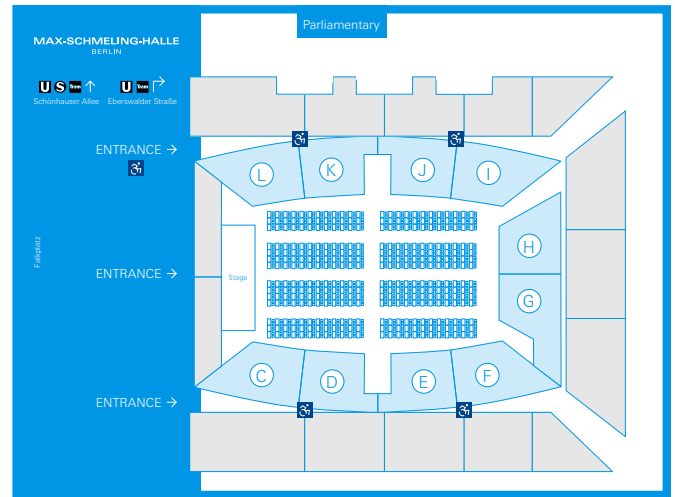

## 1. Concert, seated

Stage area: 18 x 12 m  
Capacity: approx. 6.500 people

## 1.1. Concert, seated, without upper balcony

Stage area: 18 x 12 m  
Capacity: approx. 3.700 people

## 2. Concert, unseated

Stage area: 18 x 12 m  
Capacity: approx. 10.000 people

## 2.1. Concert, unseated, without upper balcony

Stage area: 18 x 12 m  
Capacity: approx. 6.000 people

**8. Handball**  
Capacity: approx. 8.550 people

**8.1. Füchse Berlin**  
Capacity: approx. 8.550 people