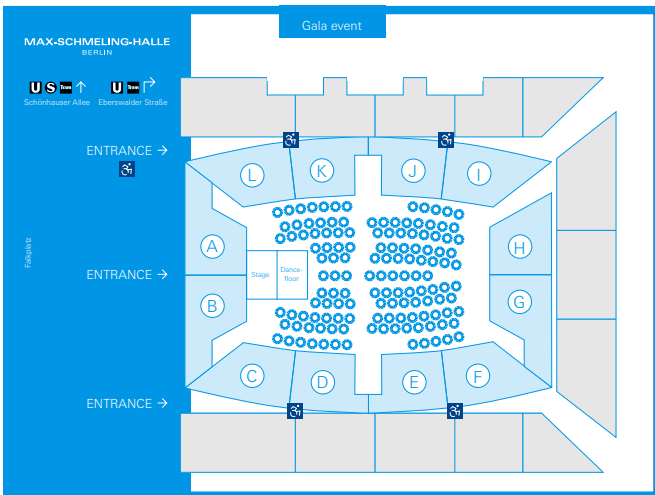

## 1. Concert, seated

Stage area: 18 x 12 m  
Capacity: approx. 6.500 people

## 1.1. Concert, seated, without upper balcony

Stage area: 18 x 12 m  
Capacity: approx. 3.700 people

## 2. Concert, unseated

Stage area: 18 x 12 m  
Capacity: approx. 10.000 people

## 2.1. Concert, unseated, without upper balcony

Stage area: 18 x 12 m  
Capacity: approx. 6.000 people

**8. Handball**  
Capacity: approx. 8.550 people

**8.1. Füchse Berlin**  
Capacity: approx. 8.550 people