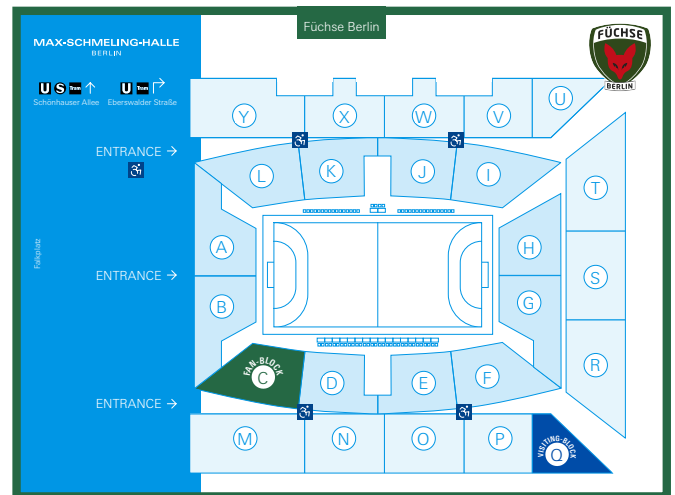

## 1. Concert, seated

Stage area: 18 x 12 m  
Capacity: approx. 6.500 people

## 1.1. Concert, seated, without upper balcony

Stage area: 18 x 12 m  
Capacity: approx. 3.700 people

## 2. Concert, unseated

Stage area: 18 x 12 m  
Capacity: approx. 10.000 people

## 2.1. Concert, unseated, without upper balcony

Stage area: 18 x 12 m  
Capacity: approx. 6.000 people

**8. Handball**  
Capacity: approx. 8.550 people

**8.1. Füchse Berlin**  
Capacity: approx. 8.550 people