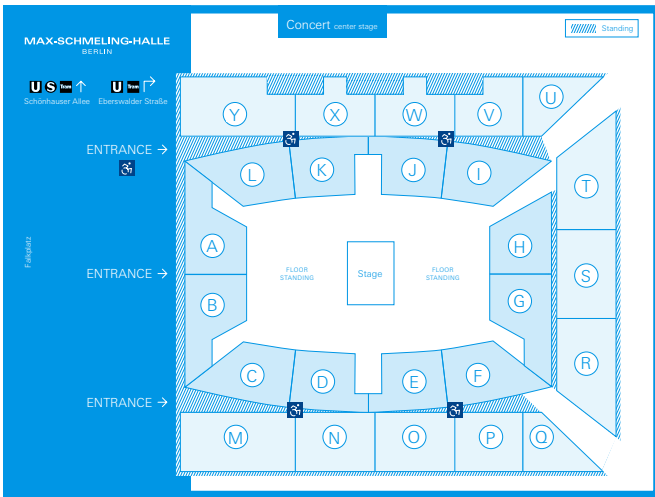

## 1. Concert, seated

Stage area: 18 x 12 m  
Capacity: approx. 6.500 people

## 1.1. Concert, seated, without upper balcony

Stage area: 18 x 12 m  
Capacity: approx. 3.700 people

## 2. Concert, unseated

Stage area: 18 x 12 m  
Capacity: approx. 10.000 people

## 2.1. Concert, unseated, without upper balcony

Stage area: 18 x 12 m  
Capacity: approx. 6.000 people

**8. Handball**  
Capacity: approx. 8.550 people

**8.1. Füchse Berlin**  
Capacity: approx. 8.550 people